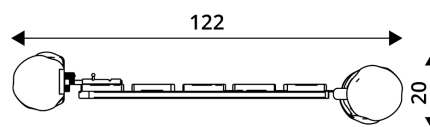

**ROBINIA RB1398**

**PLAYGROUND EQUIPMENT**

Device Specifications	
Length	122 cm
Width	20 cm
Total height	110 cm
Weight of the heaviest part [kg]	40 kg
Dimension of the biggest part [cm]	170x18x18
Availability of spare parts	Yes

Minimal space

**MATERIAL SPECIFICATION**

- Construction made of Robinia - very durable acacia wood with a diameter of ~ 18 cm without sharp edges, resistant to weather conditions,
- Stainless steel and/or galvanized steel screws.

**ADDITIONAL COMMENTS**

- small architecture, complementary element of the playground,
- anchoring on flat surface, 80/70/60 cm deep;
- render is for reference only, the actual appearance of the equipment and its color may vary.