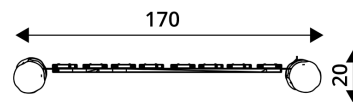

ROBINIA RB1397

PLAYGROUND EQUIPMENT

Device Specifications	
Lenght	170 cm
Width	20 cm
Total height	110 cm
Weight of the heaviest part [kg]	40 kg
Dimension of the biggest part [cm]	170x18x18
Availability of spare parts	Yes

Minimal space

MATERIAL SPECIFICATION

- Construction made of Robinia - very durable acacia wood with a diameter of ~ 18 cm without sharp edges, resistant to weather conditions,
- Stainless steel and/or galvanized steel screws,

ADDITIONAL COMMENTS

- small architecture, complementary element of the playground,
- anchoring on flat surface, 80/70/60 cm deep;
- render is for reference only, the actual appearance of the equipment and its color may vary.