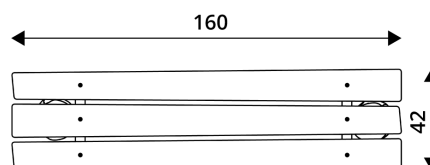

ROBINIA RB1392

PLAYGROUND EQUIPMENT

Device Specifications	
Lenght	160 cm
Width	42 cm
Total height	42 cm
Weight of the heaviest part [kg]	23 kg
Dimension of the biggest part [cm]	100x18x18
Availability of spare parts	Tak

Minimal space

MATERIAL SPECIFICATION

- Construction made of Robinia - very durable acacia wood with a diameter of ~ 18 cm without sharp edges, resistant to weather conditions,
- Stainless steel and/or galvanized steel screws.

ADDITIONAL COMMENTS

- small architecture, complementary element of the playground,
- anchoring on flat surface, 80/70/60 cm deep;
- render is for reference only, the actual appearance of the equipment and its color may vary.