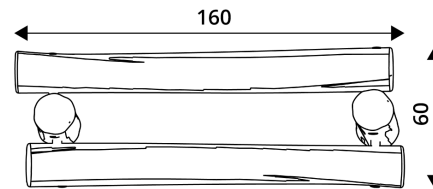

ROBINIA RB1391

PLAYGROUND EQUIPMENT

Device Specifications	
Length	160 cm
Width	60 cm
Total height	81 cm
Weight of the heaviest part [kg]	37 kg
Dimension of the biggest part [cm]	160x18x18
Availability of spare parts	Yes

Minimal space

**MATERIAL SPECIFICATION**

- Construction made of Robinia - very durable acacia wood with a diameter of ~ 18 cm without sharp edges, resistant to weather conditions,
- Screws covered with plastic caps or stainless steel screws.

**ADDITIONAL COMMENTS**

- small architecture, complementary element of the playground,
- anchoring on flat surface, 80/70/60 cm deep;
- render is for reference only, the actual appearance of the equipment and its color may vary.