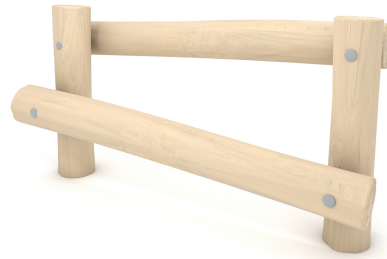

ROBINIA RB1391

PLAYGROUND EQUIPMENT

Device Specifications	
Length	160 cm
Width	60 cm
Total height	81 cm
Weight of the heaviest part [kg]	37 kg
Dimension of the biggest part [cm]	160x18x18
Availability of spare parts	Yes

Minimal space

**MATERIAL SPECIFICATION**

- Construction made of Robinia - very durable acacia wood with a diameter of ~ 18 cm without sharp edges, resistant to weather conditions,
- Screws covered with plastic caps or stainless steel screws.

**ADDITIONAL COMMENTS**

- small architecture, complementary element of the playground,
- anchoring on flat surface, 80/70/60 cm deep;
- render is for reference only, the actual appearance of the equipment and its color may vary.