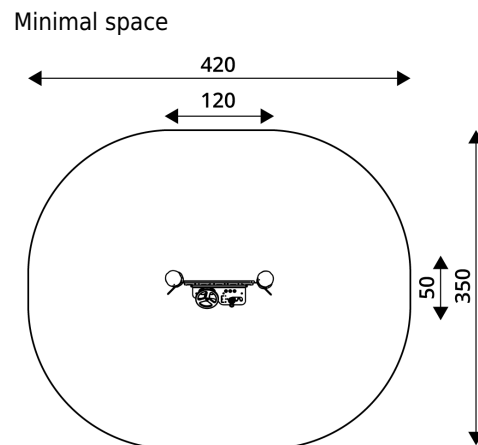

ROBINIA RB1340

PLAYGROUND EQUIPMENT

| Device Specifications              |                     |
|------------------------------------|---------------------|
| Safety zone                        | 12,6 m <sup>2</sup> |
| Length                             | 120 cm              |
| Width                              | 50 cm               |
| Total height                       | 110 cm              |
| Free fall height                   | < 60 cm             |
| Age range                          | 1-8 years           |
| In accordance with EN standards    | 1176-1:2017         |
| Weight of the heaviest part [kg]   | 40 kg               |
| Dimension of the biggest part [cm] | 170x18x18           |
| Availability of spare parts        | Yes                 |

**MATERIAL SPECIFICATION**

- Construction made of Robinia - very durable acacia wood with a diameter of ~ 18 cm without sharp edges, resistant to weather conditions,
- Dashboard and steering wheel made of HDPE plate, resistant to weather conditions,
- Mirrors made of plexi plate, in safe cover made of HDPE plate, resistant to weather conditions,
- Screws covered with plastic caps or stainless steel screws.

**ADDITIONAL COMMENTS**

- equipment adapted for the disabled; intended for public playgrounds,
- equipment has a certificate issued by an accredited entity or a declaration of conformity;
- no sharp edges or chinks that would pose a danger of jimming the head, fingers or any other body parts;
- anchoring on flat surface, 80/70/60 cm deep;
- render is for reference only, the actual appearance of the equipment and its color may vary;

**SURFACES**

Due to the free fall height of the equipment, the EN 1176-1:2017 standard allows the following surfaces: turf/ soil (A,B,C), sand with minimal layer thickness of 30 cm (A,C), synthetic material approved for free fall of 0,60 m