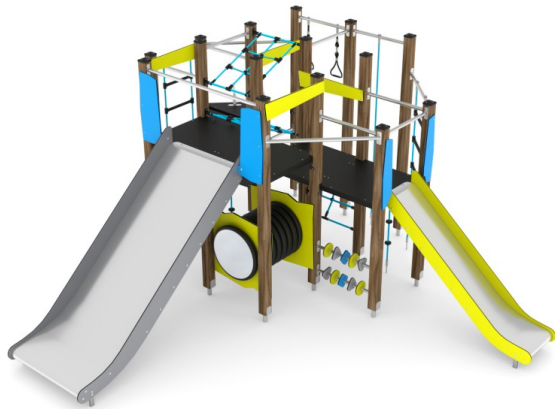

UNI PLAY WOODEN WP 1450

PLAYGROUND EQUIPMENT

Device Specifications	
Safety zone	44,10 m ²
Length	5,33 m
Width	5,05 m
Total height	2,30 m
Free fall height	2,20 m
Age range	7-16 years
In accordance PN-EN standards	1176-1:2017
Weight of the heaviest part [kg]	40
Dimension of the biggest part [cm]	261x42x97
Availability of spare parts	Yes

Minimal space

MATERIAL SPECIFICATION

- 90x90 mm main construction made of impregnated, laminated wood of pine;
- Metal anchors are made of hot dip galvanized steel, protecting the wood from direct contact with the ground to prevent rot and extending the product's life;
- Durable, anti-slip and waterproof platforms and climbing walls made of HPL;
- Platforms made of metal, hot-drip galvanized and powder coated;
- Roofs and panels are made of atmospheric condition resistant HPL plates;
- Screws covered with plastic caps or made of stainless steel;
- Stainless steel bars and handrails;
- Double-walled pipe tunnel made of PP polypropylene;
- Slides pole made of stainless steel;
- Steel ropes braided with PP, connected by durable plastic elements;
- Calibrated chain, preventing fingers from getting trapped;
- Climbing grips made of polyethylene board HDPE;

ADDITIONAL COMMENTS

- Depth of foundations on a flat surface 80/70/60 cm;
- No sharp edges or chinks that would pose a danger of jimming the head, fingers or any other body parts;
- The equipment is designed for public playgrounds;
- The equipment render is of an illustrative nature and shows only the general specification of the equipment, but not actual appearance;
- Slides should not be installed southwards;
- The equipment is certified by an accrediting organization or by certificate of conformity;

SURFACES Due to the free fall height of the equipment, the PN-EN 1176-1:2017 standard allows the following surfaces: turf/ soil (A,B,C), sand with minimal layer thickness of 40 cm (A,C), synthetic material approved for free fall of 2,20 m (A,B,C).