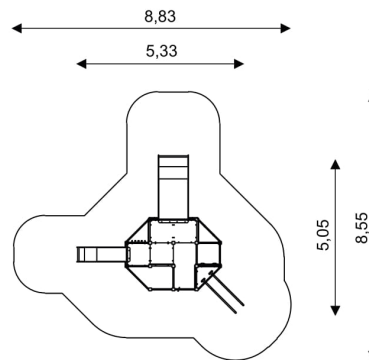

UNI PLAY WOODEN WP 1450

PLAYGROUND EQUIPMENT

Device Specifications	
Safety zone	44,10 m ²
Length	5,33 m
Width	5,05 m
Total height	2,30 m
Free fall height	2,20 m
Age range	7-16 years
In accordance PN-EN standards	1176-1:2017
Weight of the heaviest part [kg]	40
Dimension of the biggest part [cm]	261x42x97
Availability of spare parts	Yes

Minimal space

MATERIAL SPECIFICATION

- 90x90 mm main construction made of impregnated, laminated wood of pine;
- Metal anchors are made of hot dip galvanized steel, protecting the wood from direct contact with the ground to prevent rot and extending the product's life;
- Durable, anti-slip and waterproof platforms and climbing walls made of HPL;
- Platforms made of metal, hot-drip galvanized and powder coated;
- Roofs and panels are made of atmospheric condition resistant HPL plates;
- Screws covered with plastic caps or made of stainless steel;
- Stainless steel bars and handrails;
- Double-walled pipe tunnel made of PP polypropylene;
- Slides pole made of stainless steel;
- Steel ropes braided with PP, connected by durable plastic elements;
- Calibrated chain, preventing fingers from getting trapped;
- Climbing grips made of polyethylene board HDPE;

ADDITIONAL COMMENTS

- Depth of foundations on a flat surface 80/70/60 cm;
- No sharp edges or chinks that would pose a danger of jimming the head, fingers or any other body parts;
- The equipment is designed for public playgrounds;
- The equipment render is of an illustrative nature and shows only the general specification of the equipment, but not actual appearance;
- Slides should not be installed southwards;
- The equipment is certified by an accrediting organization or by certificate of conformity;

SURFACES Due to the free fall height of the equipment, the PN-EN 1176-1:2017 standard allows the following surfaces: turf/ soil (A,B,C), sand with minimal layer thickness of 40 cm (A,C), synthetic material approved for free fall of 2,20 m (A,B,C).