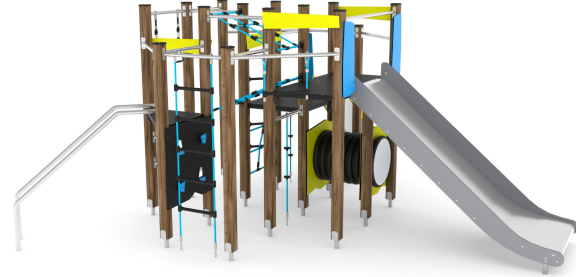

UNI PLAY WOODEN WP 1450

PLAYGROUND EQUIPMENT

Device Specifications	
Safety zone	44,10 m ²
Length	5,33 m
Width	5,05 m
Total height	2,30 m
Free fall height	2,20 m
Age range	7-16 years
In accordance PN-EN standards	1176-1:2017
Weight of the heaviest part [kg]	40
Dimension of the biggest part [cm]	261x42x97
Availability of spare parts	Yes

Minimal space

MATERIAL SPECIFICATION

- 90x90 mm main construction made of impregnated, laminated wood of pine;
- Metal anchors are made of hot dip galvanized steel, protecting the wood from direct contact with the ground to prevent rot and extending the product's life;
- Durable, anti-slip and waterproof platforms and climbing walls made of HPL;
- Platforms made of metal, hot-drip galvanized and powder coated;
- Roofs and panels are made of atmospheric condition resistant HPL plates;
- Screws covered with plastic caps or made of stainless steel;
- Stainless steel bars and handrails;
- Double-walled pipe tunnel made of PP polypropylene;
- Slides pole made of stainless steel;
- Steel ropes braided with PP, connected by durable plastic elements;
- Calibrated chain, preventing fingers from getting trapped;
- Climbing grips made of polyethylene board HDPE;

ADDITIONAL COMMENTS

- Depth of foundations on a flat surface 80/70/60 cm;
- No sharp edges or chinks that would pose a danger of jimming the head, fingers or any other body parts;
- The equipment is designed for public playgrounds;
- The equipment render is of an illustrative nature and shows only the general specification of the equipment, but not actual appearance;
- Slides should not be installed southwards;
- The equipment is certified by an accrediting organization or by certificate of conformity;

SURFACES Due to the free fall height of the equipment, the PN-EN 1176-1:2017 standard allows the following surfaces: turf/ soil (A,B,C), sand with minimal layer thickness of 40 cm (A,C), synthetic material approved for free fall of 2,20 m (A,B,C).