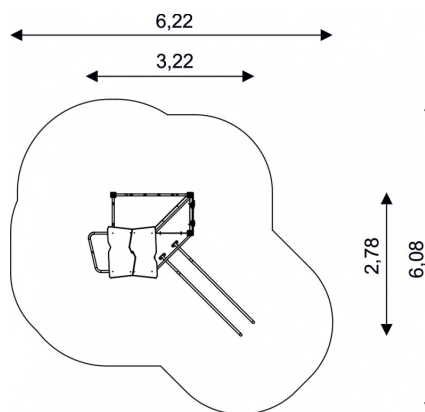

UNI PLAY WOODEN WP 1449

PLAYGROUND EQUIPMENT

Device Specifications	
Safety zone	27,68 m ²
Length	3,22 m
Width	2,78 m
Total height	3,67 m
Free fall height	2,20 m
Age range	3-14 years
In accordance PN-EN standards	1176-1:2017
Weight of the heaviest part [kg]	8
Dimension of the biggest part [cm]	317x9x9
Availability of spare parts	Yes

Minimal space

MATERIAL SPECIFICATION

- 90x90 mm main construction made of impregnated, laminated wood of pine;
- Metal anchors are made of hot dip galvanized steel, protecting the wood from direct contact with the ground to prevent rot and extending the product's life;
- Durable, anti-slip and waterproof platforms and climbing walls made of HPL;
- Platforms made of metal, hot-drip galvanized and powder coated;
- Roofs and panels are made of atmospheric condition resistant HPL plates;
- Screws covered with plastic caps or made of stainless steel;
- Stainless steel bars and handrails;
- Double-walled pipe tunnel made of PP polypropylene;
- Slides and fireman's pole made of stainless steel;
- Steel ropes braided with PP, connected by durable plastic elements;
- Climbing grips made of polyethylene board HDPE;

ADDITIONAL COMMENTS

- Depth of foundations on a flat surface 80/70/60 cm;
- No sharp edges or chinks that would pose a danger of jimming the head, fingers or any other body parts;
- The equipment is designed for public playgrounds;
- The equipment render is of an illustrative nature and shows only the general specification of the equipment, but not actual appearance;
- Slides should not be installed southwards;
- The equipment is certified by an accrediting organization or by certificate of conformity;

SURFACES Due to the free fall height of the equipment, the PN-EN 1176-1:2017 standard allows the following surfaces: turf/ soil (A,B,C), sand with minimal layer thickness of 40 cm (A,C), synthetic material approved for free fall of 2,20 m (A,B,C).