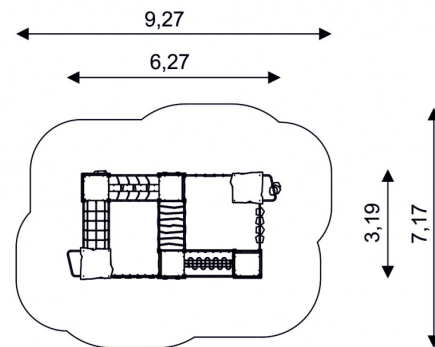

UNI PLAY WOODEN WP 1413

PLAYGROUND EQUIPMENT

Device Specifications	
Safety zone	56,80 m ²
Length	6,27 m
Width	3,19 m
Total height	3,40 m
Free fall height	2,20 m
Age range	3- 14 years
In accordance PN-EN standards	1176-1:2017
Weight of the heaviest part [kg]	15
Dimension of the biggest part [cm]	400x9x9
Availability of spare parts	Yes

Minimal space

MATERIAL SPECIFICATION

- 90x90 mm main construction made of impregnated, laminated wood of pine;
- Metal anchors are made of hot dip galvanized steel, protecting the wood from direct contact with the ground to prevent rot and extending the product's life;
- Durable, anti-slip and waterproof platforms and climbing walls made of HPL;
- Platforms made of metal, hot-drip galvanized and powder coated;
- Roofs and panels are made of atmospheric condition resistant HDPE plates;
- Screws covered with plastic caps or made of stainless steel;
- Stainless steel bars and handrails;
- Fireman's pole made of stainless steel;
- Steel ropes braided with PP, connected by durable plastic elements;
- Calibrated chain, preventing fingers from getting trapped;
- Climbing grips made of polyethylene board HDPE;

ADDITIONAL COMMENTS

- Depth of foundations on a flat surface 80/70/60 cm;
- No sharp edges or chinks that would pose a danger of jimmie the head, fingers or any other body parts;
- The equipment is designed for public playgrounds;
- The equipment render is of an illustrative nature and shows only the general specification of the equipment, but not actual appearance;
- Slides should not be installed southwards;
- The equipment is certified by an accrediting organization or by certificate of conformity;

SURFACES

Due to the free fall height of the equipment, the PN-EN 1176-1:2017 standard allows the following surfaces: turf/ soil (A,B,C), sand with minimal layer thickness of 40 cm (A,C), synthetic material approved for free fall of 2,20 m (A,B,C).