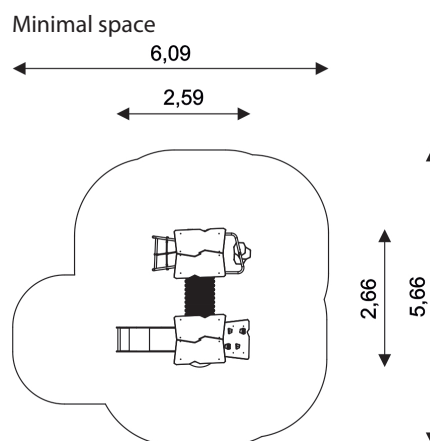

UNI PLAY WOODEN WP 1407

PLAYGROUND EQUIPMENT

Device Specifications	
Safety zone	27,31 m <sup>2</sup>
Length	2,59 m
Width	2,66 m
Total height	2,77 m
Free fall height	0,90 m
Age range	3- 14 years
In accordance PN-EN standards	1176-1:2017
Weight of the heaviest part [kg]	25
Dimension of the biggest part [cm]	302x9x9
Availability of spare parts	Yes

MATERIAL SPECIFICATION

- 90x90 mm main construction made of impregnated, laminated wood of pine;
- Metal anchors are made of hot dip galvanized steel, protecting the wood from direct contact with the ground to prevent rot and extending the product's life;
- Durable, anti-slip and waterproof platforms and climbing walls made of HPL;
- Platforms made of metal, hot-drip galvanized and powder coated;
- Roofs and panels are made of atmospheric condition resistant HPL plates;
- Screws covered with plastic caps or made of stainless steel;
- Stainless steel bars and handrails;
- Portholes and windows made of polycarbonate;
- Double-walled pipe tunnel made of PP polypropylene;
- Slides and fireman's pole made of stainless steel;
- Steel ropes braided with PP, connected by durable plastic elements;
- Climbing grips made of polyethylene board HDPE;

ADDITIONAL COMMENTS

- Depth of foundations on a flat surface 80/70/60 cm;
- No sharp edges or chinks that would pose a danger of jimmieing the head, fingers or any other body parts;
- The equipment is designed for public playgrounds;
- The equipment render is of an illustrative nature and shows only the general specification of the equipment, but not actual appearance;
- Slides should not be installed southwards;
- The equipment is certified by an accrediting organization or by certificate of conformity;

**SURFACES** Due to the free fall height of the equipment, the PN-EN 1176-1:2017 standard allows the following surfaces: turf/ soil (A,B,C), sand with minimal layer thickness of 30 cm (A,C), synthetic material approved for free fall of 0,90 m (A,B,C).