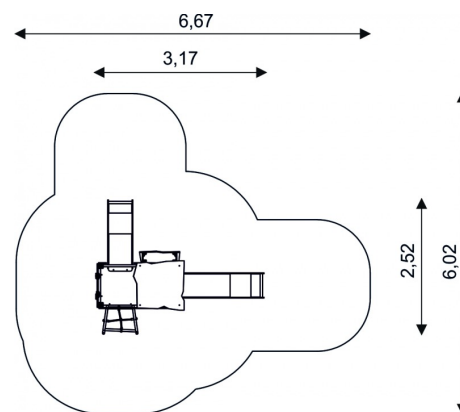

UNI PLAY WOODEN WP 1406

PLAYGROUND EQUIPMENT

Device Specifications	
Safety zone	26,03 m ²
Length	3,17 m
Width	2,52 m
Total height	3,10 m
Free fall height	1,20 m
Age range	3- 14 years
In accordance PN-EN standards	1176-1:2017
Weight of the heaviest part [kg]	30
Dimension of the biggest part [cm]	368x9x9
Availability of spare parts	Yes

Minimal space

MATERIAL SPECIFICATION

- 90x90 mm main construction made of impregnated, laminated wood of pine;
- Metal anchors are made of hot dip galvanized steel, protecting the wood from direct contact with the ground to prevent rot and extending the product's life;
- Durable, anti-slip and waterproof platforms and climbing walls made of HPL;
- Platforms made of metal, hot-drip galvanized and powder coated;
- Roofs and panels are made of atmospheric condition resistant HPL plates;
- Screws covered with plastic caps or made of stainless steel;
- Stainless steel bars and handrails;
- Slides made of stainless steel;
- Steel ropes braided with PP, connected by durable plastic elements;
- Calibrated chain, preventing fingers from getting trapped;
- Climbing grips made of polyethylene board HDPE;

ADDITIONAL COMMENTS

- Depth of foundations on a flat surface 80/70/60 cm;
- No sharp edges or chinks that would pose a danger of jimming the head, fingers or any other body parts;
- The equipment is designed for public playgrounds;
- The equipment render is of an illustrative nature and shows only the general specification of the equipment, but not actual appearance;
- Slides should not be installed southwards;
- The equipment is certified by an accrediting organization or by certificate of conformity;

SURFACES

Due to the free fall height of the equipment, the PN-EN 1176-1:2017 standard allows the following surfaces: turf/ soil (A,B,C), sand with minimal layer thickness of 30 cm (A,C), synthetic material approved for free fall of 1,20 m (A,B,C).