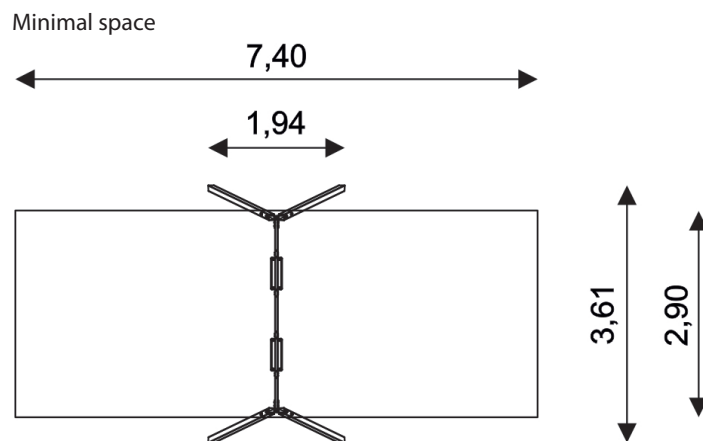

UNI PLAY SWING ST 1422 R1R1

DOUBLE SWING

| Device Specifications              |                      |
|------------------------------------|----------------------|
| Safety zone                        | 21,50 m <sup>2</sup> |
| Length                             | 3,61 m               |
| Width                              | 1,94 m               |
| Total height                       | 2,33 m               |
| Free fall height                   | 1,30 m               |
| Age group                          | 1-3/3-14 years       |
| In accordance w/ EN standards      | 1176-1:2017          |
| Weight of the heaviest part [kg]   | 15                   |
| Dimension of the biggest part [cm] | 300x8x8 cm           |
| Availability of spare parts        | Yes                  |

Material specification:

- Galvanized and/or powder coated steel 80 x 80 mm construction;
- Top of the construction is secured with rubber caps;
- Stainless steel screws or screws covered with plastic caps;
- No sharp edges or chinks that would pose a danger of jamming the head, fingers or any other body parts;
- Certified, safe seat;

Additional information:

- The equipment is certified by an accrediting organization or by certificate of conformity;
- Depth of foundations on a flat surface : 80/70/60 cm;
- The equipment is designed for public playgrounds; The equipment render is of an illustrative nature and shows only the general specification of the equipment, but not its actual appearance. The colours may differ from those demonstrated on render.
- Available with different seat options: R1 - flat seat, R2 - cradle seat, R3 - belt seat, R5 - flat with back rest;

Surfaces:

Due to the free fall height of the equipment, the EN 1176-1:2017 standard allows the following surfaces: sand with minimal layer thickness of 30 cm (A,C), synthetic material approved for free fall of 1,30 m (A,B,C)