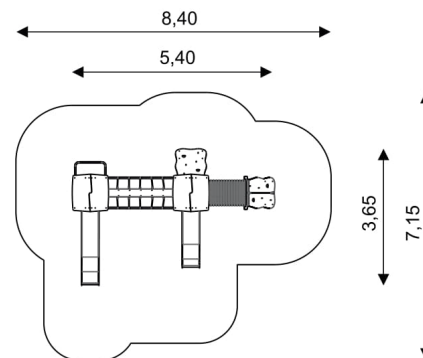

UNI PLAY STEEL 0205-1

PLAYGROUND EQUIPMENT

Device Specifications	
Safety zone	45,00 m ²
Length	5,40 m
Width	3,65 m
Total height	3,51 m
Free fall height	1,50 m
Age range	3-14 years
In accordance w/ EN standards	1176-1:2017
Weight of the heaviest part [kg]	111
Dimension of the biggest part [cm]	110x400x110
Availability of spare parts	Yes

Minimal space

Material Specification

- Galvanized and/or powder coated steel 80 x 80 mm construction;
- Panels and roofs are made of atmospheric condition resistant HDPE or HPL plates;
- Square platforms and climbing walls made of durable, anti-slip and waterproof plywood or HPL;
- All screws covered with colorful plastic caps;
- No sharp edges or chinks that would pose a danger of jamming the head, fingers or any other body parts;
- Top of the construction is secured with rubber caps;
- Steel ropes braided with PP, connected by durable plastic elements;
- Stainless steel slide with HDPE or HPL side panels;
- Fireman's pole out of stainless steel;
- Other galvanized and/or powder coated metal elements;
- Durable, colorful climbing rocks;
- Double wall tube passage made of polypropylene;

Additional comments

- The equipment is certified by an accrediting organization or by certificate of conformity;
- Depth of foundations on a flat surface : 80/70/60 cm;
- The equipment is designed for public playgrounds; The equipment render is of an illustrative nature and shows only the general specification of the equipment, but not its actual appearance. The colours may differ from those demonstrated on render.
- Slides should not be installed southwards;

Surfaces

Due to the free fall height of the equipment, the EN 1176-1:2017 standard allows the following surfaces: sand with minimal layer thickness of 30 cm (A,C), synthetic material approved for free fall of 1,50 m (A,B,C)