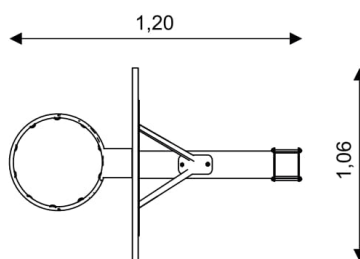

Device Specifications	
Length	1,20 m
Width	1,06 m
Total height	3,57 m

Minimal space

Material Specification

- Hot dip galvanized steel construction;

Additional comments

- sport equipment