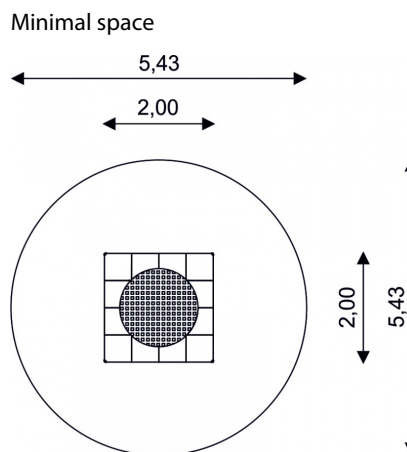

UNI PLAY SPORT TRAMP 2203

Kids Tramp Playground Round XL

Device Specifications	
Length	2,00 m
Width	2,00m
Jumping bed	1,56x1,56 m
Usable jumping area	ø1,43 m

Material Specification

- 150x150x30cm frame made of special steel for ground level installation, hot dip galvanized
- the reinforced mesh of belt material features a high level of vandalism safety
- resistant to atmospheric conditions (all-season use)
- 73cm depth under the jumping bed