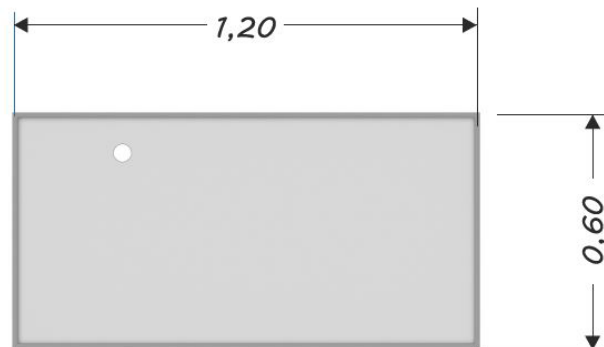

Material Specification

- playground equipment serie for water and sand play, consists of number of components witch allows to create different composition od water tanks connected with gutters, thus giving endless opportunities for fun.

Additional comments

- anchoring on flat ground with a minimum depth of 55 cm.

UNI PLAY

Adress: Building E, Wisniowy Business Park, UI Ilzecka 26, 02-135, Warsaw, Poland
Tell: +48 221 530 191
Email: info@uniplay.com.pl