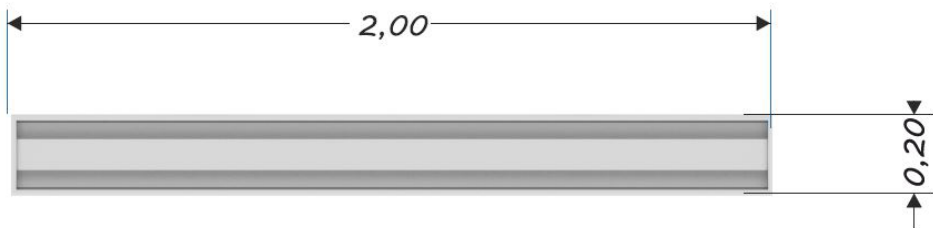

UNI PLAY SOLO UP 2806 (200x20)

UP2806 (200X20)

200 x 20 cm

Device Specifications	
Length	2,00 m
Width	0,20 m
Total height	max 0,59 m
Age range	3-14 years
In accordance w/ EN standards	1176-1:2008
Availability of spare parts	Yes

Minimal space

Material Specification

- playground equipment serie for water and sand play, consists of number of components witch allows to create different composition od water tanks connected with gutters, thus giving endless opportunities for fun.