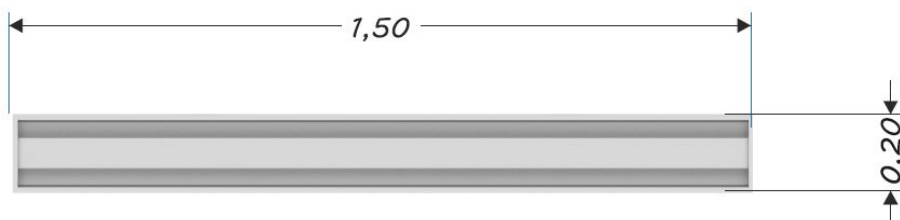

UNI PLAY SOLO UP 2805 (150x20)

UP2805 (150X20)

150 x 20 cm

Device Specifications	
Length	1,50 m
Width	0,20 m
Total height	max 0,59 m
Age range	3-14 years
In accordance w/ EN standards	1176-1:2008
Availability of spare parts	Yes

Minimal space

Material Specification

- playground equipment serie for water and sand play, consists of number of components witch allows to create different composition od water tanks connected with gutters, thus giving endless opportunities for fun.