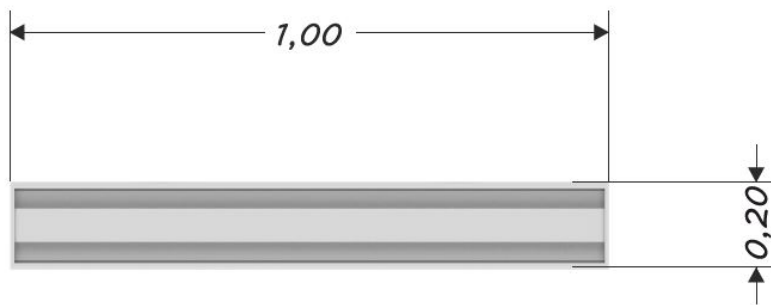

UNI PLAY SOLO UP 2804 (100x20)

UP2804 (100X20)

100 x 20 cm

Device Specifications	
Length	1,00 m
Width	0,20 m
Total height	max 0,59 m
Age range	3-14 years
In accordance w/ EN standards	1176-1:2008
Availability of spare parts	Yes

Minimal space

Material Specification

- playground equipment serie for water and sand play, consists of number of components witch allows to create different composition od water tanks connected with gutters, thus giving endless opportunities for fun.