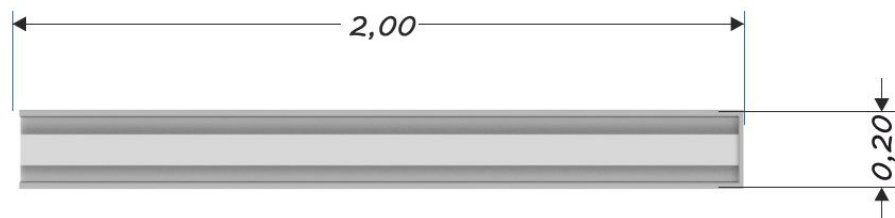

UNI PLAY SOLO UP 2803 (200x20)

UP2803 (200X20)

200 x 20 cm

Device Specifications	
Length	2,00 m
Width	0,20 m
Total height	max 0,59 m
Age range	3-14 years
In accordance w/ EN standards	1176-1:2008
Availability of spare parts	Yes

Minimal space

Material Specification

- playground equipment serie for water and sand play, consists of number of components witch allows to create different composition od water tanks connected with gutters, thus giving endless opportunities for fun.