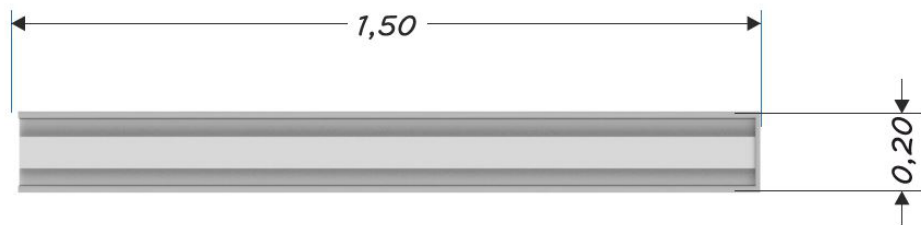

UNI PLAY SOLO UP 2802 (150x20)

UP2802 (150X20)

Device Specifications	
Length	1,50 m
Width	0,20 m
Total height	max 0,59 m
Age range	3-14 years
In accordance w/ EN standards	1176-1:2008
Availability of spare parts	Yes

Minimal space

Material Specification

- playground equipment serie for water and sand play, consists of number of components witch allows to create different composition od water tanks connected with gutters, thus giving endless opportunities for fun.