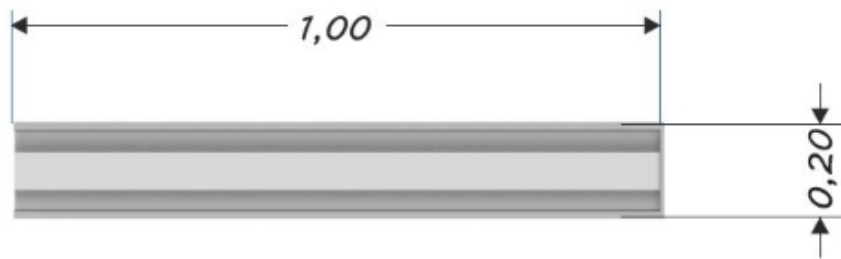

UNI PLAY SOLO UP 2801 (100x20)

UP2801 (100X20)

100 x 20 cm

| Device Specifications | |
|-------------------------------|-------------|
| Length | 1,00 m |
| Width | 0,20 m |
| Total height | max 0,59 m |
| Age range | 3-14 years |
| In accordance w/ EN standards | 1176-1:2008 |
| Availability of spare parts | Yes |

Minimal space

Material Specification

- playground equipment serie for water and sand play, consists of number of components witch allows to create different composition od water tanks connected with gutters, thus giving endless oppotunities for fun.

Additional comments

- anchoring on flat ground with a minimum depth of 55 cm.