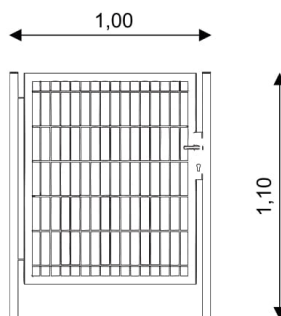

UNI PLAY PARK 0922

GATEWAY

Device Specifications	
Length	1,00 m
Total height	1,10 m

Minimal space

Material Specification

- Galvanized steel construction;

Additional comments

- The equipment is designed for public playgrounds; The equipment render is of an illustrative nature and shows only the general specification of the equipment, but not its actual appearance. The colours may differ from those demonstrated on render.