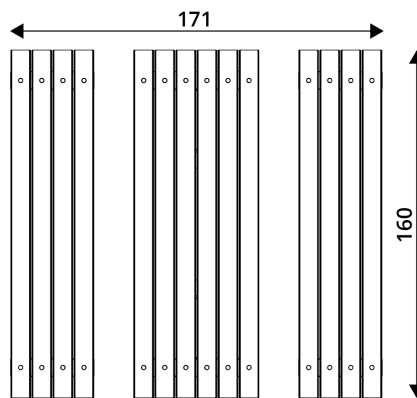

UNI PLAY PARK 0914

PICNIC TABLE AND SEATS

Device Specifications	
Length	1,71 m
Width	1,60 m
Total height	0,75 m

Minimal space

Material Specification

- Galvanized and/or powder coated steel construction;
- Impregnated and double painted wood;