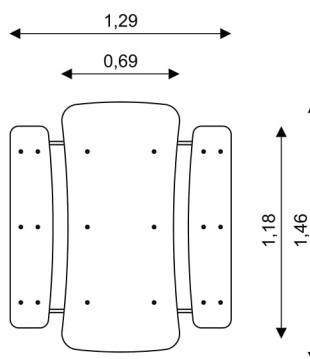

UNI PLAY PARK 0913

TABLE WITH BENCHES

| Device Specifications | |
|-----------------------|--------|
| Length | 1,46 m |
| Width | 1,29 m |
| Total height | 0,54m |

Minimal space

Material Specification

- Table and benches are made of HDPE;