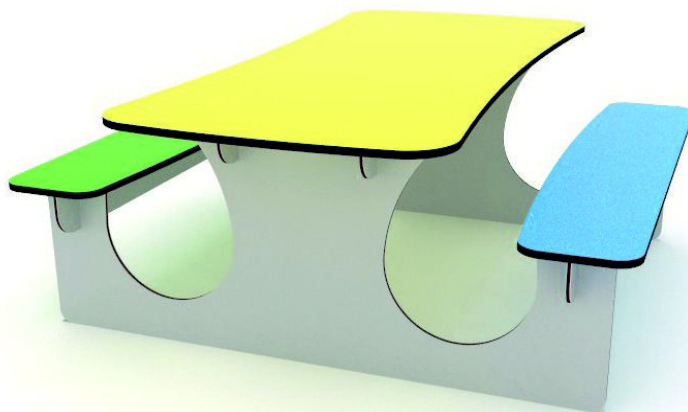

UNI PLAY PARK 0913

TABLE WITH BENCHES

| Device Specifications | |
|-----------------------|--------|
| Length | 1,46 m |
| Width | 1,29 m |
| Total height | 0,54m |

Minimal space

Material Specification

- Table and benches are made of HDPE;

Additional comments

- The equipment is designed for public playgrounds; The equipment render is of an illustrative nature and shows only the general specification of the equipment, but not its actual appearance. The colours may differ from those demonstrated on render.