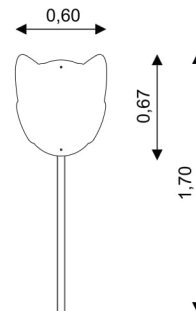

Device Specifications	
Width	0,60 m
Total height	1,70 m

Minimal space

Material Specification

- Galvanized and/or powder coated steel construction;

Additional comments

- Depth of foundations on a flat surface 55 cm;
- The equipment is designed for public playgrounds;