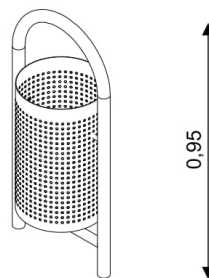

UNI PLAY PARK 0904

TRASH CAN

Minimal space

Device Specifications	
Total height	0,95 m
Capacity	37 l

Material Specification

- Galvanized and/or powder coated steel construction;

Additional comments

- Depth of foundations on a flat surface 55 cm;
- The equipment is designed for public playgrounds; specification of the equipment, but not its actual appearance.

The equipment render is of an illustrative nature and shows only the general specification of the equipment, but not its actual appearance. The colours may differ from those demonstrated on render.

UNI PLAY