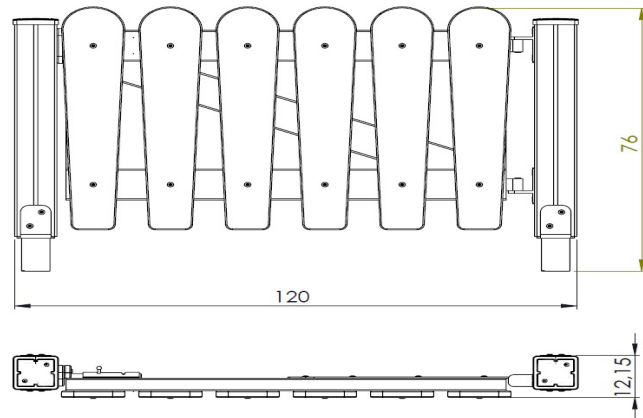

UNI PLAY PARK UP 1484 WICKET

Device Specifications	
Length	1,20 m
Total height	0,75 m

Minimal space

Material Specification

- 90x90 mm main construction made of impregnated, laminated wood of pine;
- Top of the construction is secured with polyethylene caps to protect the wood surface from atmospheric conditions;
- Metal anchors are made of hot dip galvanized steel, protecting the wood from direct contact with the ground to prevent rot and extending the product's life;
- Colorful elements made of weather condition resistant HDPE plates;

Additional comments

- Depth of foundations on a flat surface 55 cm;
 - The equipment is designed for public playgrounds;
- The equipment render is of an illustrative nature and shows only the general specification of the equipment, but not its actual appearance. The colours may differ from those demonstrated on render.