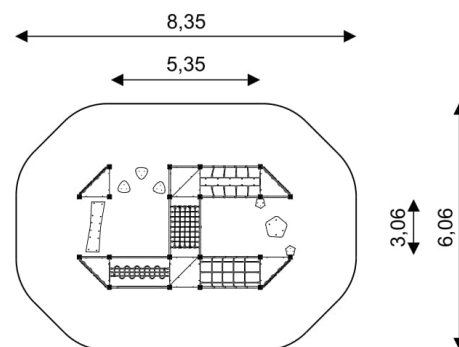

UNI PLAY CLIMBOO WP 1461

PLAYGROUND EQUIPMENT

Device Specifications	
Safety zone	44,77 m ²
Length	5,35 m
Width	3,06 m
Total height	1,40 m
Free fall height	< 0,60 m
Age range	3-14 years
In accordance w/ EN standards	1176-1:2017
Weight of the heaviest part [kg]	24
Dimension of the biggest part [cm]	159x46x17
Availability of spare parts	Yes

Minimal space

Material Specification

- 90x90 mm main construction made of impregnated, laminated wood of pine;
- Top of the construction is secured with polyethylene caps to protect the wood surface from atmospheric conditions;
- Metal anchors are made of hot dip galvanized steel, protecting the wood from direct contact with the ground to prevent rot and extending the product's life;
- Platforms are made of anti-slip and waterproof plywood or HPL plate;
- Panels are made of atmospheric condition resistant HDPE or HPL plates;
- Stainless steel screws or screws covered with plastic caps;
- No sharp edges or chinks that would pose a danger of jamming the head, fingers or any other body parts;
- Handrails and bars made out of stainless steel;
- Steel ropes braided with PP, connected by durable plastic elements;
- Steel spring 20 mm, iron phosphorated and powder coated;

Additional comments

- The equipment is certified by an accrediting organization or by certificate of conformity;
- Depth of foundations on a flat surface: 80/70/60 cm;
- The equipment is designed for public playgrounds; The equipment render is of an illustrative nature and shows only the general specification of the equipment, but not its actual appearance. The colours may differ from those demonstrated on render.

Surfaces

Due to the free fall height of the equipment, the EN 1176-1:2017 standard allows the following surfaces: turf/soil (A,B,C), sand with minimal layer thickness of 30 cm (A,C), synthetic material approved for free fall of 0,60 m (A,B,C)